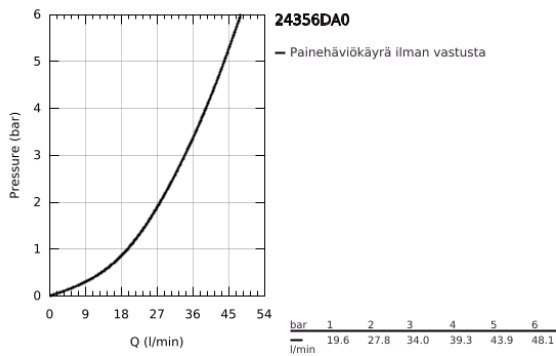

TUOTESELOSTE

- Colour: Warm Sunset
- Setti lopullista asennusta varten GROHE Rapido SmartBox (35 600/35 604), vesivuotolaatikko tulee ostaa erikseen
- GROHE SilkMove 46 mm:n keraaminen säätöosa
- GROHE LongLife -viimeistely
- GROHE FastFixation seinälevy peitetyllä kiinnityksellä
- Metallilevy säädettävissä 6°
- Metallikahva
- 3-way diverter
- without roughing-in set 35 600/35 604 (please order separately)
- flow performance: outlet A = 27 l/min, outlet B = 27 l/min, outlet C = 27 l/min