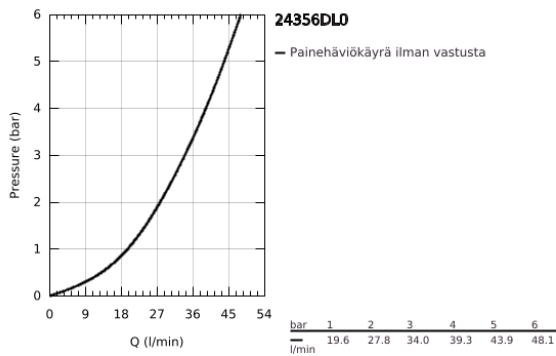

TUOTESELOSTE

- Colour: Brushed Warm Sunset
- Setti lopullista asennusta varten GROHE Rapido SmartBox (35 600/35 604), vesivuotolaatikko tulee ostaa erikseen
- GROHE SilkMove 46 mm:n keraaminen säätöosa
- GROHE LongLife -viimeistely
- GROHE FastFixation seinälevy peitetyllä kiinnityksellä
- Metallilevy säädettävissä 6°
- Metallikahva
- 3-way diverter
- without roughing-in set 35 600/35 604 (please order separately)
- flow performance: outlet A = 27 l/min, outlet B = 27 l/min, outlet C = 27 l/min