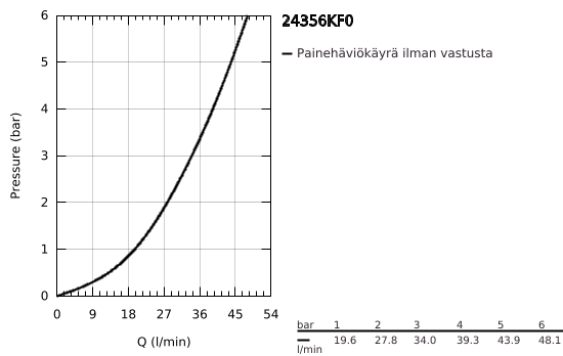

24 356 KF0 ATRIO SINGLE-LEVER MIXER WITH 3-WAY DIVERTER

TUOTESELOSTE

- Colour: phantom black
- Setti lopullista asennusta varten GROHE Rapido SmartBox (35 600/35 604), vesivuotolaatikko tulee ostaa erikseen
- GROHE SilkMove 46 mm:n keraaminen säätöosa
- GROHE FastFixation seinälevy peitetyllä kiinnityksellä
- Metallilevy säädettävissä 6°
- Metallikahva
- 3-way diverter
- without roughing-in set 35 600/35 604 (please order separately)
- flow performance: outlet A = 27 l/min, outlet B = 27 l/min, outlet C = 27 l/min