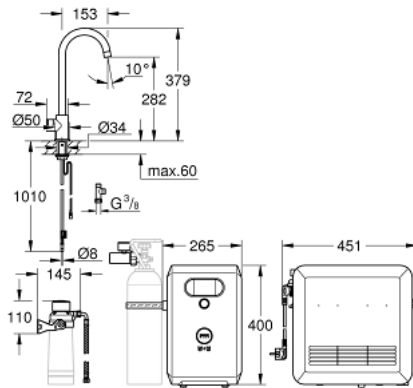

31 302 002 GROHE BLUE PROFESSIONAL C-MALLIN SARJA, JOSSA ON MONO-HANA

TUOTESELOSTE (1/2)

- Colour: chrome
- Sisältää:
- GROHE Blue Mono -hana suodatintoinnolla
- Yksi asennusreikä
- C-juoksuputki
- Napin painalluksella kolme erilaista suodatettua ja jäädytettyä vettä
- Hiilihapotonta, miedosti hiilihapotettua tai vahvasti hiilihapotettua
  type="_moz" />
- GROHE LongLife viimeistely
- Kääntyvä juoksuputki, kääntöalue 150°
- GROHE Blue Professional jäädytinsyksikkö
- Tuottaa 12 litraa jäädytettyä vettä tunnissa
- Väriäntyttö push and turn -ohjauksella
- 270 Watin jäädytysyksikkö, 230 V, 50 Hz
- sound level in standby 46 dB(A)
- Suojaustyyppi IP 21
- CE-merkintä
- Vaatii ilmankiertoaukon keittiökaapin pohjaan
- Ohjelmiston, suodattimen ja hiilihapopullon monitorointi sekä hallinta GROHE Watersystems -sovelluksen kautta
- Push-ilmoitukset suodattimen vaihtamiseksi tai matalan CO₂-kapasiteettiä takia
- Bluetooth* ja WIFI -liitäntä langattomaan yhteyteen
- Apple** ja Android -laitteille
- Bluetooth kantama (max. 10 m) voi vaihdella riippuen käytetyistä materiaaleista ja seinistä lähettimen ja vastaanottimen välillä
- cleaning cartridge adapter, for use with GROHE Blue cleaning cartridge 40 434 001
- Integroitu suodatinpää joustavalla veden kovuuden säädöllä
- CO₂ pressure indicator
- GROHE Blue suodatin, CO₂ pullo ja puhdistuskasetti eivät sisälly ja ovat erikseen tilattavissa.