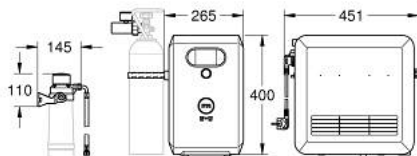

31 326 DC2 GROHE BLUE PROFESSIONAL L-MALLIN SARJA ULOSVEDETTÄVÄLLÄ JUOKSUPUTKELLA VARUSTETTUNA

TUOTESELOSTE (1/2)

- Colour: Supersteel
- Sisältää:
  - GROHE Blue pesuallashana suodatintoininnolla
  - Yksi asennusreikä
  - L-juoksuputki
  - Napin painalluksella kolme erilaista suodatettua ja jäähdytettyä vettä
  - Hiilihapotonta, miedosti hiilihapotettua tai vahvasti hiilihapotettua
- GROHE LongLife -viimeistely
- GROHE SilkMove 28 mm:n keraaminen säätöosa
- Pull-Out spout for greater flexibility
- Kääntyvä juoksuputki, kääntöalue 360°
- Erilliset vesitiet suodatetulle ja tavalliselle vedelle
- Joustavat liitosletkut
- GROHE Blue Professional jäähdytysyksikkö
- Tuottaa 12 litraa jäähdytettyä vettä tunnissa
- Väriinäyttö push and turn -ohjauksella
- 270 Watin jäähdytysyksikkö, 230 V, 50 Hz
- sound level in standby 46 dB(A)
- Suojaustyyppi IP 21
- CE-merkintä
- Vaatii ilmankiertoaukon keittiökaapin pohjaan
- Ohjelmiston, suodattimen ja hiilihapopullon monitorointi sekä hallinta GROHE Watersystems -sovelluksen kautta
- Push-ilmoitukset suodattimen vaihtamiseksi tai matalan CO₂-kapasiteettiä takia
- Bluetooth* ja WIFI -liitäntä langattomaan yhteyteen
- Apple** ja Android -laitteille
- Bluetooth kantama (max. 10 m) voi vaihdella riippuen käytetyistä materiaaleista ja seinistä lähettimen ja vastaanottimen välillä
- cleaning cartridge adapter, for use with GROHE Blue cleaning cartridge 40 434 001
- CO₂ pressure indicator
- Integroitu suodatinpää joustavalla veden kovuuden säädöllä