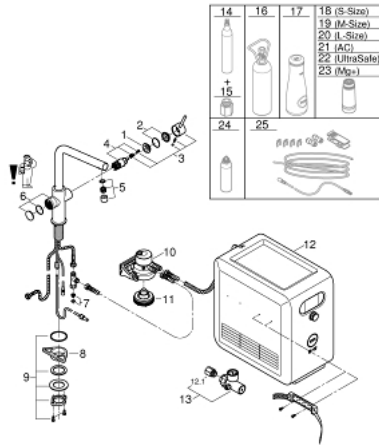

31 347 DC3 GROHE BLUE PROFESSIONAL L-JUOKSUPUTKI KIT

VARAOSAT, elokuuta 2013 – now

1. 1: Asennusrengas (Tilausnro. 07419000)
2. 2: Kansi (Tilausnro. 46581DC0)
3. 3: Kahva (Tilausnro. 46957DC0)
4. 4: Kasetti (Tilausnro. 46580000)
5. 5: Poresuutin (Tilausnro. 48194DC0)
6. 6: Operating unit (Tilausnro. 46958DC0)
7. 7: Poistovesikaivo (Tilausnro. 47576000)
8. 8: Tukilevy (Tilausnro. 05334000)
9. 9: Akselin kiinnityssarja (Tilausnro. 48384000)
10. 10: Suodatinpää (Tilausnro. 64508001)
11. 11: Chiller and carbonizer (Tilausnro. 40554001)
12. 12: Paineensoitin (Tilausnro. 46717000)
- 12.1: CO₂ adapter (Tilausnro. 40962000)
14. 13: Aloituspaketti 425g CO₂ pulloa (4 kpl) (Tilausnro. 40422000)*
15. 14: CO₂ adapter (Tilausnro. 40962000)*
16. 15: Starter kit 2 kg CO₂ bottle (Tilausnro. 40423000)*
17. 16: Lasikarahvi (Tilausnro. 40405000)*
18. 17: Filter S-Size (Tilausnro. 40404001)*
19. 18: Suodatin M-koko (Tilausnro. 40430001)*
20. 19: Suodatin L-koko (Tilausnro. 40412001)*
21. 20: Aktiivihiiლისuodatin (Tilausnro. 40547001)*
22. 21: Filter (Tilausnro. 40575001)*
23. 22: Magnesiumsuodatin (Tilausnro. 40691001)*
24. 23: Puhdistuskasetti (Tilausnro. 40434001)*
25. 24: puhdistuskasetin sovitin (Tilausnro. 40694000)*
26. 25: Jatkokappalesarja (Tilausnro. 40843000)*

* Erikoistarvikkeet