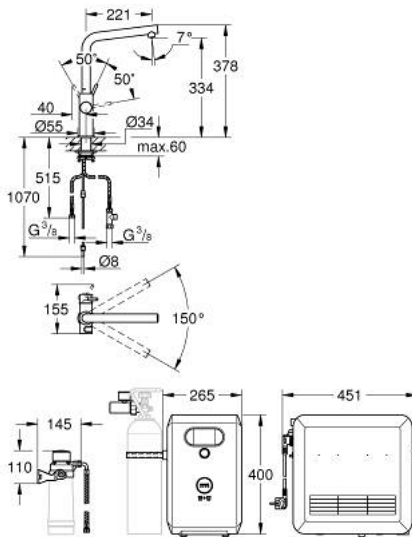

31 347 DC3 GROHE BLUE PROFESSIONAL L-JUOKSUPUTKI KIT

TUOTESELOSTE (1/2)

1. Colour: Supersteel
   - Sisältää:
     - GROHE Blue pesuallashana suodatintoiminnolla
     - Yksi asennusreikä
     - L-juoksuputki
   - Napin painalluksella kolme erilaista suodatettua ja jäähdytettyä vettä
   - Hiilihapotonta, miedosti hiilihapotettua tai vahvasti hiilihapotettua
   - GROHE LongLife -viimeistely
   - GROHE SilkMove 28 mm:n keraaminen säätöosa
   - Kääntyvä juoksuputki, kääntöalue 150°
   - Erilliset vesitiet suodatetulle ja tavalliselle vedelle
   - Joustavat liitosletkut
   - GROHE Blue Professional jäähditynsyksikkö
2. Jopa 12 litraa jäähdytettyä vettä tunnissa
3. Väriäyttö push and turn -ohjauksella
   - 270 Watin jäähditynsyksikkö, 230 V, 50 Hz
   - sound level in standby 46 dB(A)
   - Suojaustyyppi IP 21
   - CE-merkintä
   - Vaatii ilmankiertoaukon keittiökaapin pohjaan
   - Ohjelmiston, suodattimen ja hiilihappopullon monitorointi sekä hallinta GROHE Watersystems -sovelluksen kautta
   - Push-ilmoitukset suodattimen vaihtamiseksi tai matalan CO₂-kapasiteettiä takia
   - Bluetooth* ja WIFI -liitäntä langattomaan yhteyteen
   - Apple** ja Android -laitteille
   - Bluetooth kantama (max. 10 m) voi vaihdella riippuen käytetyistä materiaaleista ja seinistä lähettimen ja vastaanottimen välillä