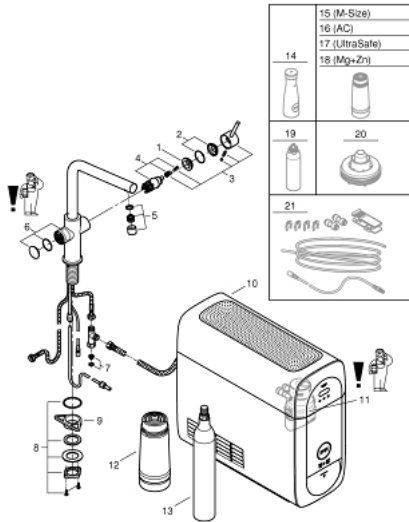

31 454 KS1 GROHE BLUE HOME L-JUOKSUPUTKI ALOITUSPAKKAUS

VARAOSAT, kesäkuuta 2020 – now

1. 1: Asennusrengas (Tilausnro. 07419000)
2. 2: Kansi (Tilausnro. 46581KS0)
3. 3: Kahva (Tilausnro. 46957KS0)
4. 4: Kasetti (Tilausnro. 46580000)
5. 5: Mousseur GROHE Blue L spout (Tilausnro. 48194KS0)
6. 6: Operating unit (Tilausnro. 46958KS0)
7. 7: Poistovesikaivo (Tilausnro. 47576000)
8. 8: Akselin kiinnityssarja (Tilausnro. 48384000)
9. 9: Tukilevy (Tilausnro. 05334000)
10. 10: Cooler (Tilausnro. 40711001)
11. 11: Suodatinpää (Tilausnro. 48344000)
12. 12: Filter S-Size (Tilausnro. 40404001)
13. 13: Aloituspaketti 425g CO2 pulloa (4 kpl) (Tilausnro. 40422000)
14. 14: Lasikarahvi (Tilausnro. 40405000)*
15. 15: Suodatin M-koko (Tilausnro. 40430001)*
16. 16: Aktiivihiihisiuodatin (Tilausnro. 40547001)*
17. 17: UltraSafe filter (Tilausnro. 40575001)*
18. 18: Magnesiumsuodatin (Tilausnro. 40691001)*
19. 19: Puhdistuskasetti (Tilausnro. 40434001)*
20. 20: puhdistuskasetin sovitin (Tilausnro. 40694000)*
21. 21: Jatkokappalesarja (Tilausnro. 40843000)*

* Erikoistarvikkeet