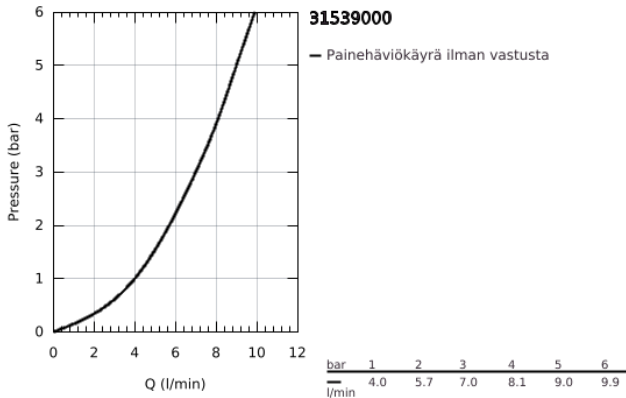

## 31 539 000 GROHE BLUE HOME L-SPOUT STARTER KIT WITH PULL-OUT SPOUT