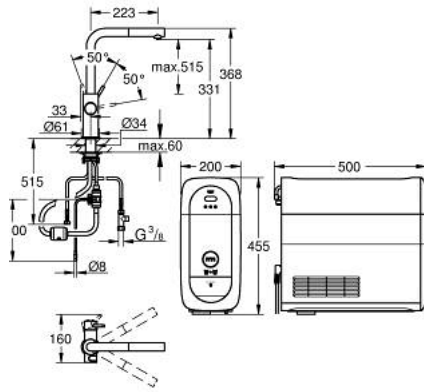

## 31 539 000 GROHE BLUE HOME L-SPOUT STARTER KIT WITH PULL-OUT SPOUT