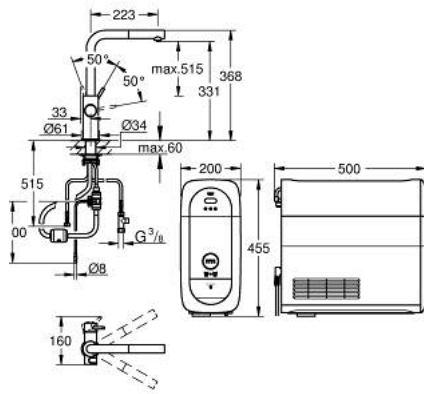

## 31 539 DC0 GROHE BLUE HOME L-SPOUT STARTER KIT WITH PULL-OUT SPOUT