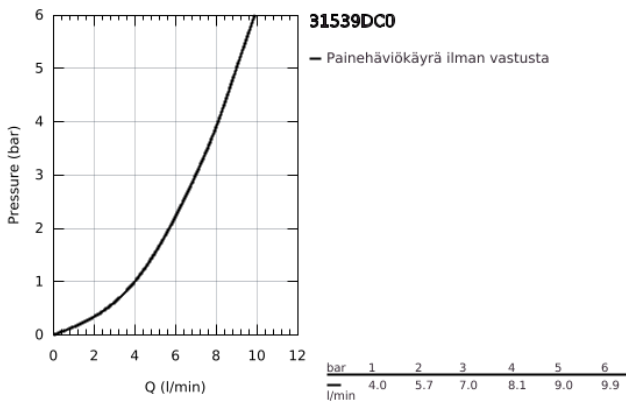

## 31 539 DC0 GROHE BLUE HOME L-SPOUT STARTER KIT WITH PULL-OUT SPOUT