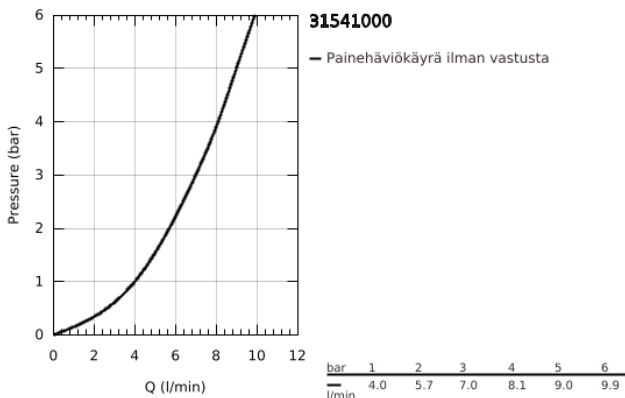

## 31 541 000 GROHE BLUE HOME C-SPOUT STARTER KIT WITH PULL-OUT SPOUT