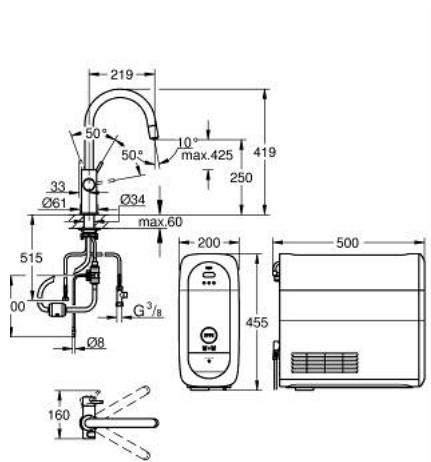

## 31 541 000 GROHE BLUE HOME C-SPOUT STARTER KIT WITH PULL-OUT SPOUT