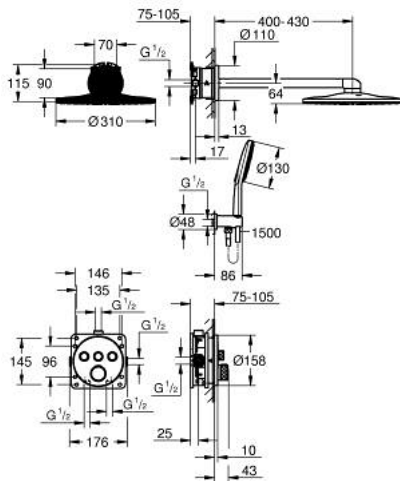

## 34 863 DA0 GROHTHERM SMARTCONTROL CONCEALED SHOWER SYSTEM WITH RAINSHOWER SMARTACTIVE 310

### TUOTESELOSTE

- Colour: Warm Sunset
- Sisältää:
  - Pilotettu termostaatti, jossa on 3 painonappia (29 121)
  - GROHE Rapido SmartBox universal rough-in box, 1/2" (35 604)
  - Rainshower SmartActive 310 head shower set 2 sprays (26 475) including horizontal shower arm 430 mm and head shower rough-in (26 483)
  - Rainshower SmartActive 130 hand shower 3 sprays
  - shower outlet elbow 1/2" with holder (26 658)
  - Suihkuletku Silverflex 1500 mm
  - optional flow regulator 9.5 l/min included for hand shower