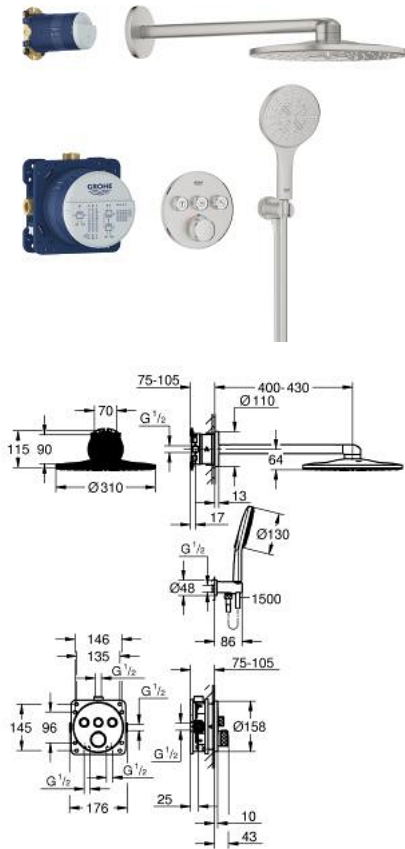

34 863 DC0 GROHTHERM SMARTCONTROL CONCEALED SHOWER SYSTEM WITH RAINSHOWER SMARTACTIVE 310

TUOTESELOSTE

- Colour: Supersteel
- Sisältää:
 - Pilotettu termostaatti, jossa on 3 painonappia (29 121)
 - GROHE Rapido SmartBox universal rough-in box, 1/2" (35 604)
 - Rainshower SmartActive 310 head shower set 2 sprays (26 475) including horizontal shower arm 430 mm and head shower rough-in (26 483)
 - Rainshower SmartActive 130 hand shower 3 sprays
 - shower outlet elbow 1/2" with holder (26 658)
 - Suihkuletku Silverflex 1500 mm
 - optional flow regulator 9.5 l/min included for hand shower