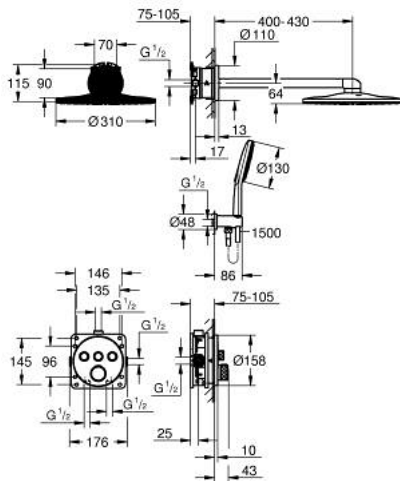

34 863 GN0 GROHTHERM SMARTCONTROL CONCEALED SHOWER SYSTEM WITH RAINSHOWER SMARTACTIVE 310

TUOTESELOSTE

- Colour: Brushed Cool Sunrise
- Sisältää:
 - Pilotettu termostaatti, jossa on 3 painonappia (29 121)
 - GROHE Rapido SmartBox universal rough-in box, 1/2" (35 604)
 - Rainshower SmartActive 310 head shower set 2 sprays (26 475) including horizontal shower arm 430 mm and head shower rough-in (26 483)
 - Rainshower SmartActive 130 hand shower 3 sprays
 - shower outlet elbow 1/2" with holder (26 658)
 - Suihkuletku Silverflex 1500 mm
 - optional flow regulator 9.5 l/min included for hand shower