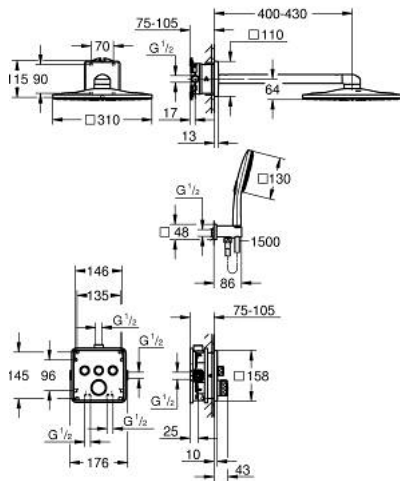

34 864 000 GROHTHERM SMARTCONTROL CONCEALED SHOWER SYSTEM WITH RAINSHOWER SMARTACTIVE 310 CUBE

TUOTESELOSTE

- Colour: chrome
- Sisältää:
 - Pilotettu termostaatti, jossa on 3 painonappia (29 126)
 - GROHE Rapido SmartBox universal rough-in box, 1/2" (35 604)
 - Rainshower SmartActive 310 Cube head shower set 2 sprays (26 479) including horizontal shower arm 430 mm and head shower rough-in (26 483)
 - Rainshower SmartActive 130 Cube hand shower 3 sprays
 - shower outlet elbow 1/2" with holder (26 659)
 - Suihkuletku Silverflex 1500 mm
 - optional flow regulator 9.5 l/min included for hand shower