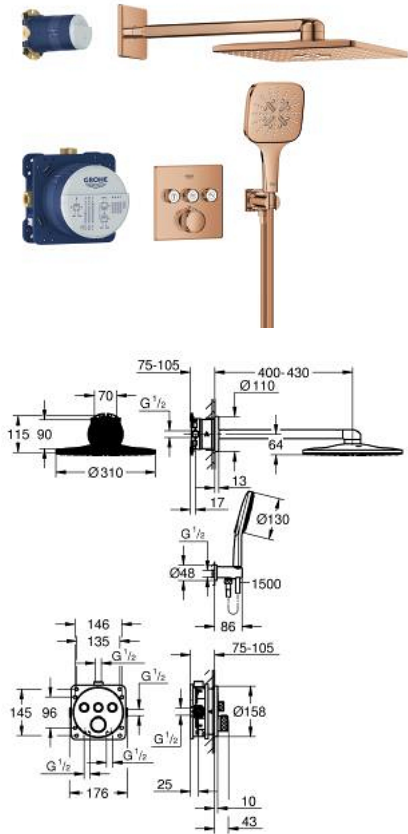

## 34 864 DA0 GROHTHERM SMARTCONTROL CONCEALED SHOWER SYSTEM WITH RAINSHOWER SMARTACTIVE 310 CUBE

### TUOTESELOSTE

- Colour: Warm Sunset
- Sisältää:
  - Pilotettu termostaatti, jossa on 3 painonappia (29 126)
  - GROHE Rapido SmartBox universal rough-in box, 1/2" (35 604)
  - Rainshower SmartActive 310 Cube head shower set 2 sprays (26 479) including horizontal shower arm 430 mm and head shower rough-in (26 483)
  - Rainshower SmartActive 130 Cube hand shower 3 sprays
  - shower outlet elbow 1/2" with holder (26 659)
  - Suihkuletku Silverflex 1500 mm
  - optional flow regulator 9.5 l/min included for hand shower