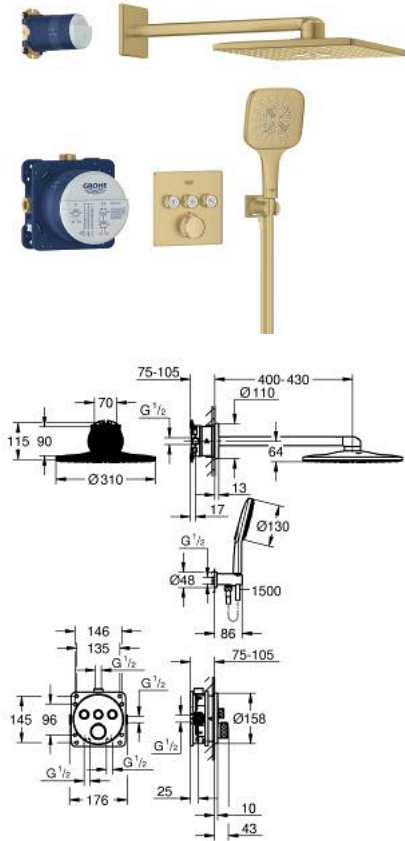

34 864 GN0 GROHTHERM SMARTCONTROL CONCEALED SHOWER SYSTEM WITH RAINSHOWER SMARTACTIVE 310 CUBE

TUOTESELOSTE

- Colour: Brushed Cool Sunrise
- Sisältää:
 - Pilotettu termostaatti, jossa on 3 painonappia (29 126)
 - GROHE Rapido SmartBox universal rough-in box, 1/2" (35 604)
 - Rainshower SmartActive 310 Cube head shower set 2 sprays (26 479) including horizontal shower arm 430 mm and head shower rough-in (26 483)
 - Rainshower SmartActive 130 Cube hand shower 3 sprays
 - shower outlet elbow 1/2" with holder (26 659)
 - Suihkuletku Silverflex 1500 mm
 - optional flow regulator 9.5 l/min included for hand shower