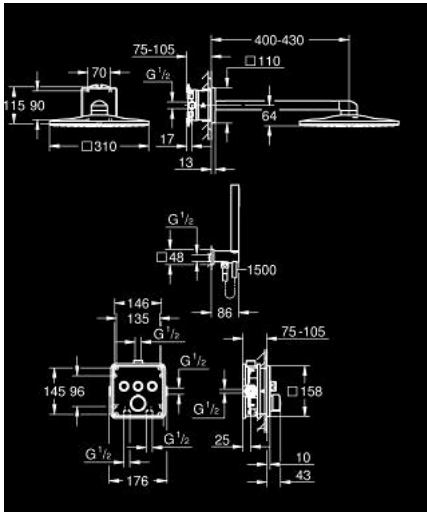

34 873 000 SMARTCONTROL CONCEALED SHOWER SYSTEM WITH RAINSHOWER SMARTACTIVE 310 CUBE

TUOTESELOSTE

- Colour: chrome
- Sisältää:
 - concealed mixer with 3 valves (29 149)
 - GROHE Rapido SmartBox universal rough-in box, 1/2" (35 604)
 - Rainshower SmartActive 310 Cube head shower set 2 sprays (26 479) including horizontal shower arm 430 mm and head shower rough-in (26 483)
 - käsisuihku Euhporia Cube Stick, 1 suihku (27 698)
 - shower outlet elbow 1/2" with holder (26 659)
 - Suihkuletku 1500 mm (28 364)
 - optional flow regulator 9.5 l/min included for hand shower