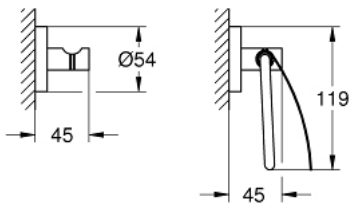

40 775 DC1 ESSENTIALS GUEST BATHROOM ACCESSORIES SET 3-IN-1

TUOTESELOSTE

- Colour: Supersteel
- materiaali: metalli
- Sisältää:
 - towel rail, 600 mm (40 366 001)
 - robe hook (40 364 001)
 - toilet paper holder (40 367 001)
- Piilokiinnitys
- GROHE LongLife -viimeistely
- suitable for screwing (including screws and dowels) or gluing (glue 40 915 000 sold separately - 4 x needed)