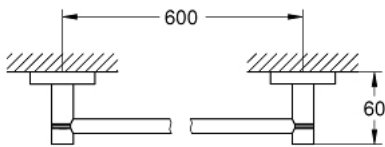

40 775 DC1 ESSENTIALS GUEST BATHROOM ACCESSORIES SET 3-IN-1

TUOTESELOSTE

- Colour: Supersteel
- materiaali: metalli
- Sisältää:
 - towel rail, 600 mm (40 366 001)
 - robe hook (40 364 001)
 - toilet paper holder (40 367 001)
- Piilokiinnitys
- GROHE LongLife -viimeistely
- suitable for screwing (including screws and dowels) or gluing (glue 40 915 000 sold separately - 4 x needed)