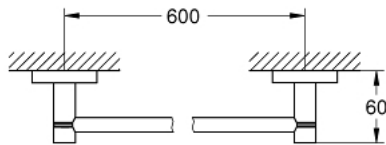

40 775 EN1 ESSENTIALS GUEST BATHROOM ACCESSORIES SET 3-IN-1

TUOTESELOSTE

- Colour: Brushed Nickel
- materiaali: metalli
- Sisältää:
 - towel rail, 600 mm (40 366 001)
 - robe hook (40 364 001)
 - toilet paper holder (40 367 001)
- Piilokiinnitys
- GROHE LongLife -viimeistely
- suitable for screwing (including screws and dowels) or gluing (glue 40 915 000 sold separately - 4 x needed)