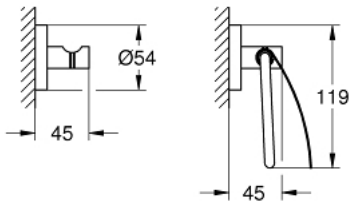

40 775 EN1 ESSENTIALS GUEST BATHROOM ACCESSORIES SET 3-IN-1

TUOTESELOSTE

- Colour: Brushed Nickel
- materiaali: metalli
- Sisältää:
 - towel rail, 600 mm (40 366 001)
 - robe hook (40 364 001)
 - toilet paper holder (40 367 001)
- Piilokiinnitys
- GROHE LongLife -viimeistely
- suitable for screwing (including screws and dowels) or gluing (glue 40 915 000 sold separately - 4 x needed)